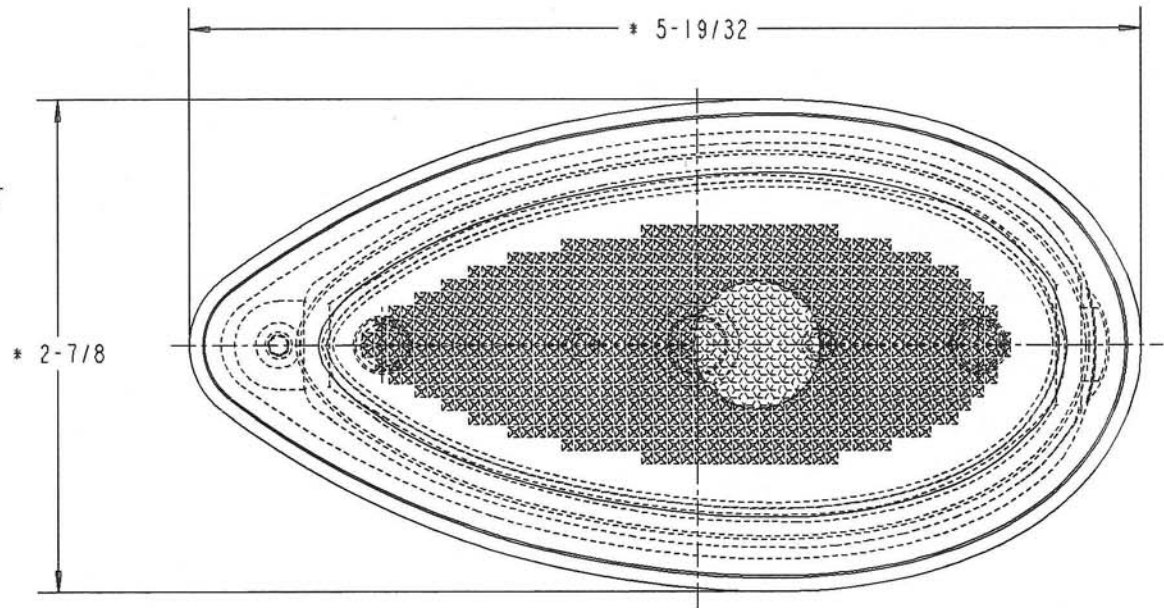

\* NOTE: SUBTRACT .156" (5/32") FROM DIMENSIONS IF NOT USING BODY SEAL GASKET

\*\* NOTE: SUBTRACT .090" (3/32") FROM HEIGHT DIMENSION IF NOT USING BODY SEAL GASKET

\*\*\* 3/8

\*\*\* NOTE: ADD .090" (3/32") TO STUD LENGTH DIMENSION IF NOT USING BODY SEAL GASKET