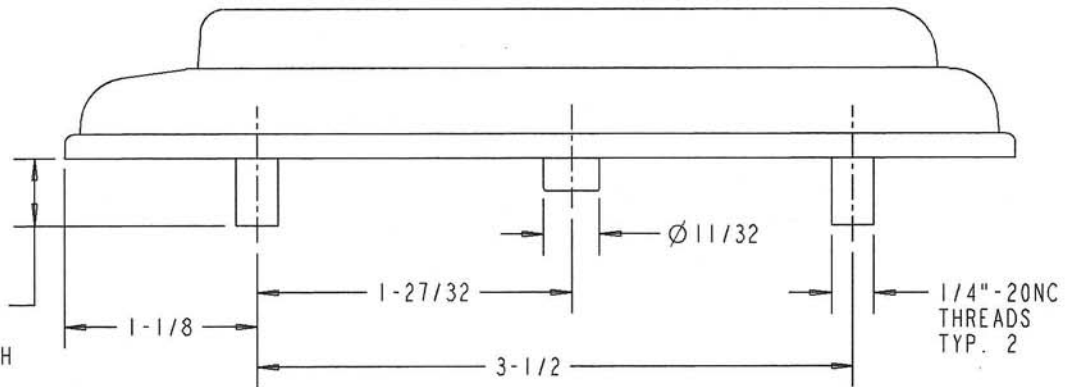

\* NOTE: SUBTRACT .156" (5/32") FROM DIMENSIONS IF NOT USING BODY SEAL GASKET

\*\* NOTE: SUBTRACT .090" (3/32") FROM HEIGHT DIMENSION IF NOT USING BODY SEAL GASKET

\*\*\* 3/8

\*\*\* NOTE: ADD .090" (3/32") TO STUD LENGTH DIMENSION IF NOT USING BODY SEAL GASKET

38-39 FORD COMPLETE LIGHT ASSEMBLY DIMENSIONS

WWW.COOL-LEDS.COM  
812-265-0062  
Fax: 877-682-4909

2/03/2006 REV -